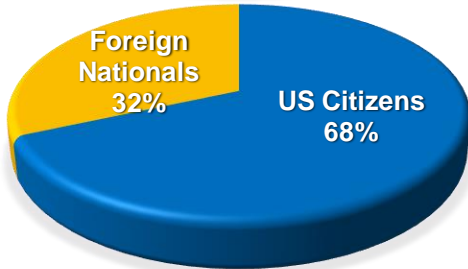

Roger Snyder, DOE Fermi Site Office Manager

Adapted from D. Glenzinski and B. Sherin, 11 March 2024, Fermilab Site Access Steering Committee presentation

Site Access – By the Numbers

20.2K REQUESTS (12 MONTHS)

Average Days (CY2023)

Legend: Overall (Green), US Citizen (Blue), Foreign National (Yellow)

Approval Days (CY2023)

Site Access – By the Numbers

Progress to Date – Most Impactful Improvements

- Substantially improved communications
 - Hundreds of questions, dozens of stakeholder meetings, frank and open conversations
- Opening of major buildings to badged personnel
- Single-Form Access Request
 - Access request process streamlined and release of invitation system
 - Approval times have reduced by a factor ~3 due to fewer steps and reduction of errors
- Re-opening of public spaces in Wilson Hall
 - Completion of access control system in non-public spaces