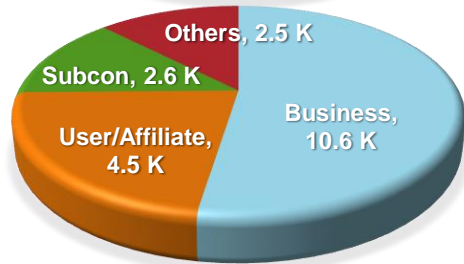

Roger Snyder, DOE Fermi Site Office Manager

Adapted from D. Glenzinski and B. Sherin, 11 March 2024, Fermilab Site Access Steering Committee presentation

Site Access – By the Numbers

20.2K REQUESTS (12 MONTHS)

Average Days (CY2023)

Legend: Overall (Green), US Citizen (Blue), Foreign National (Yellow)

Approval Days (CY2023)

Site Access – By the Numbers

Progress to Date – Most Impactful Improvements

- Substantially improved communications
 - Hundreds of questions, dozens of stakeholder meetings, frank and open conversations
- Opening of major buildings to badged personnel
- Single-Form Access Request
 - Access request process streamlined and release of invitation system
 - Approval times have reduced by a factor ~3 due to fewer steps and reduction of errors
- Re-opening of public spaces in Wilson Hall
 - Completion of access control system in non-public spaces