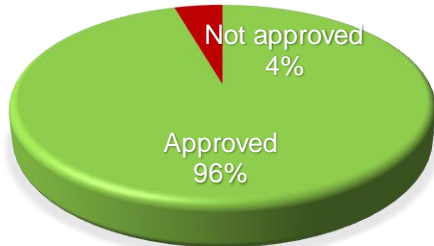

Roger Snyder, DOE Fermi Site Office Manager

Adapted from D. Glenzinski and B. Sherin, 11 March 2024, Fermilab Site Access Steering Committee presentation

Site Access – By the Numbers

20.2K REQUESTS (12 MONTHS)

Average Days (CY2023)

Legend: Overall (Green), US Citizen (Blue), Foreign National (Yellow)

Approval Days (CY2023)

Site Access – By the Numbers

Progress to Date – Most Impactful Improvements

- Substantially improved communications
 - Hundreds of questions, dozens of stakeholder meetings, frank and open conversations
- Opening of major buildings to badged personnel
- Single-Form Access Request
 - Access request process streamlined and release of invitation system
 - Approval times have reduced by a factor ~3 due to fewer steps and reduction of errors
- Re-opening of public spaces in Wilson Hall
 - Completion of access control system in non-public spaces