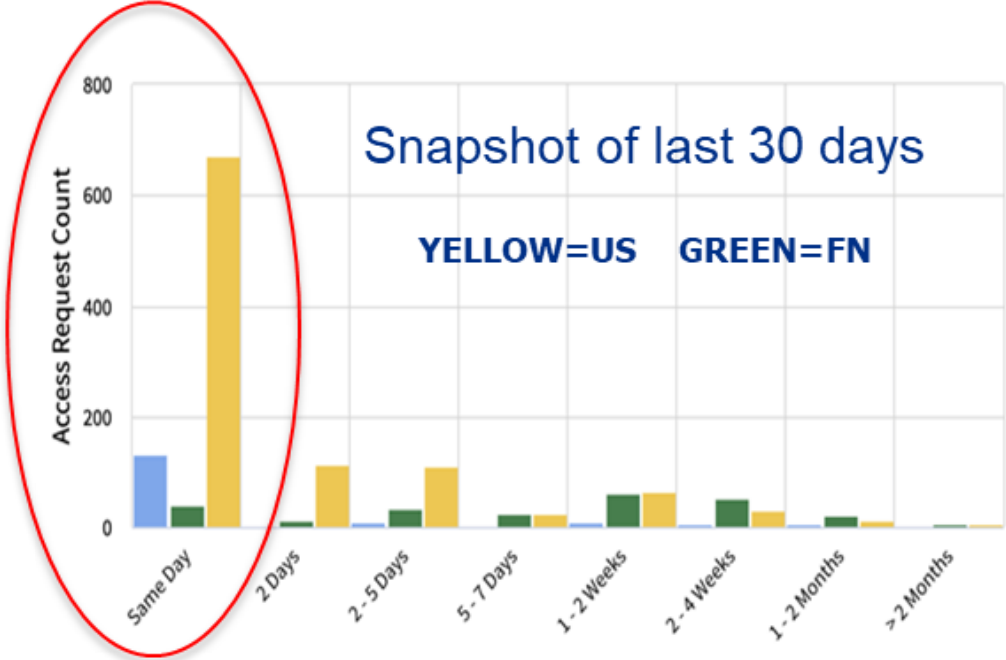

Roger Snyder, DOE Fermi Site Office Manager

Adapted from D. Glenzinski and B. Sherin, 11 March 2024, Fermilab Site Access Steering Committee presentation

Site Access – By the Numbers

20.2K REQUESTS (12 MONTHS)

Average Days (CY2023)

Legend: Overall (Green), US Citizen (Blue), Foreign National (Yellow)

Approval Days (CY2023)

Site Access – By the Numbers

Progress to Date – Most Impactful Improvements

- Substantially improved communications
 - Hundreds of questions, dozens of stakeholder meetings, frank and open conversations
- Opening of major buildings to badged personnel
- Single-Form Access Request
 - Access request process streamlined and release of invitation system
 - Approval times have reduced by a factor ~3 due to fewer steps and reduction of errors
- Re-opening of public spaces in Wilson Hall
 - Completion of access control system in non-public spaces