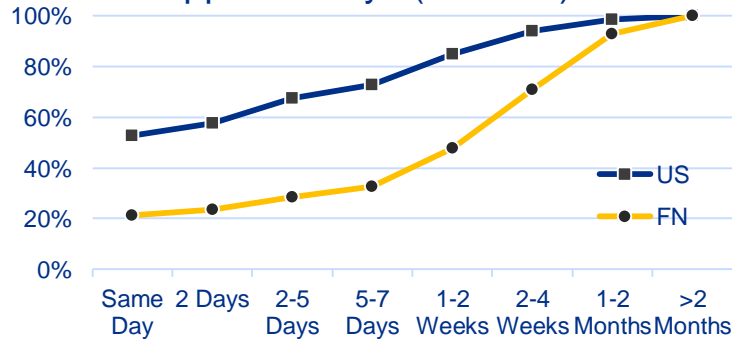

Roger Snyder, DOE Fermi Site Office Manager

Adapted from D. Glenzinski and B. Sherin, 11 March 2024, Fermilab Site Access Steering Committee presentation

Site Access – By the Numbers

20.2K REQUESTS (12 MONTHS)

Average Days (CY2023)

Legend: Overall (Green), US Citizen (Blue), Foreign National (Yellow)

Approval Days (CY2023)

Site Access – By the Numbers

Progress to Date – Most Impactful Improvements

- Substantially improved communications
 - Hundreds of questions, dozens of stakeholder meetings, frank and open conversations
- Opening of major buildings to badged personnel
- Single-Form Access Request
 - Access request process streamlined and release of invitation system
 - Approval times have reduced by a factor ~3 due to fewer steps and reduction of errors
- Re-opening of public spaces in Wilson Hall
 - Completion of access control system in non-public spaces