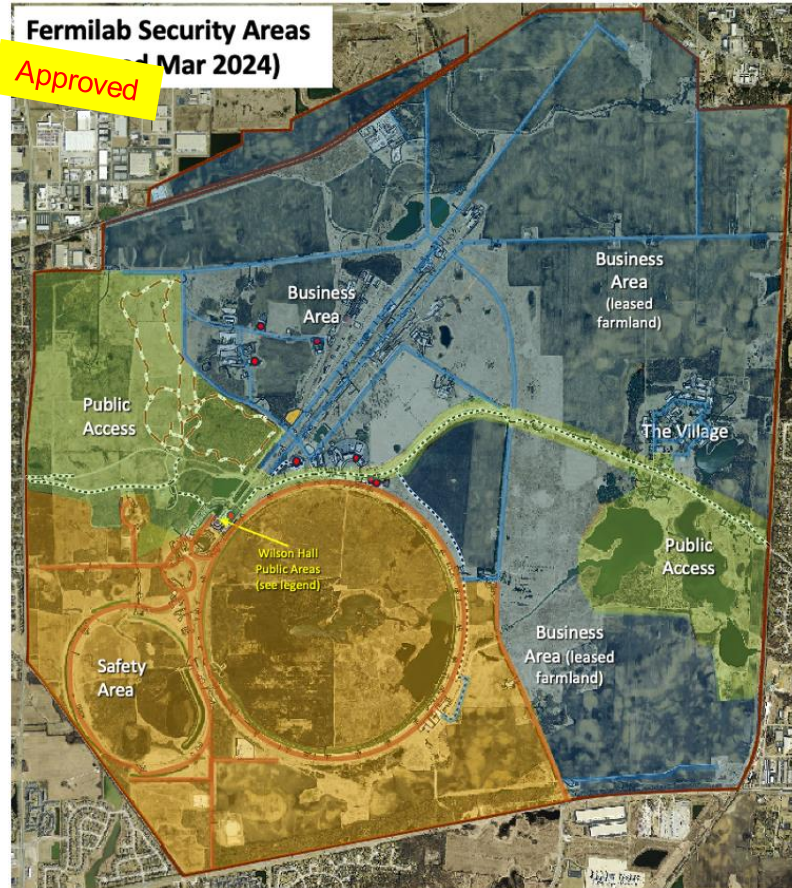

Roger Snyder, DOE Fermi Site Office Manager

Adapted from D. Glenzinski and B. Sherin, 11 March 2024, Fermilab Site Access Steering Committee presentation

Site Access – By the Numbers

20.2K REQUESTS (12 MONTHS)

Average Days (CY2023)

Legend: Overall (Green), US Citizen (Blue), Foreign National (Yellow)

Approval Days (CY2023)

Site Access – By the Numbers

Progress to Date – Most Impactful Improvements

- Substantially improved communications
 - Hundreds of questions, dozens of stakeholder meetings, frank and open conversations
- Opening of major buildings to badged personnel
- Single-Form Access Request
 - Access request process streamlined and release of invitation system
 - Approval times have reduced by a factor ~3 due to fewer steps and reduction of errors
- Re-opening of public spaces in Wilson Hall
 - Completion of access control system in non-public spaces

Security & Safety Areas: Current

Public GAA

- Open to public, REAL ID for site access
- Wilson Hall
 - Ground floor (excl. S&R, machine shop, etc.)
 - Atrium & Cafeteria
 - Auditoriums
 - WH-2X Art Gallery/Conference Rooms
- Building 327
- Lederman Science Center
- Nature areas & bison viewing
- Aspen East Fermilab Welcome Center

Business

- Buildings open to appropriate badged personnel and business visitors
- Includes leased farmlands
- Non-public business roads indicated in **blue**

Safety

- Badged personnel with required training and hazard mitigations
- Non-public safety roads indicated in **brown**