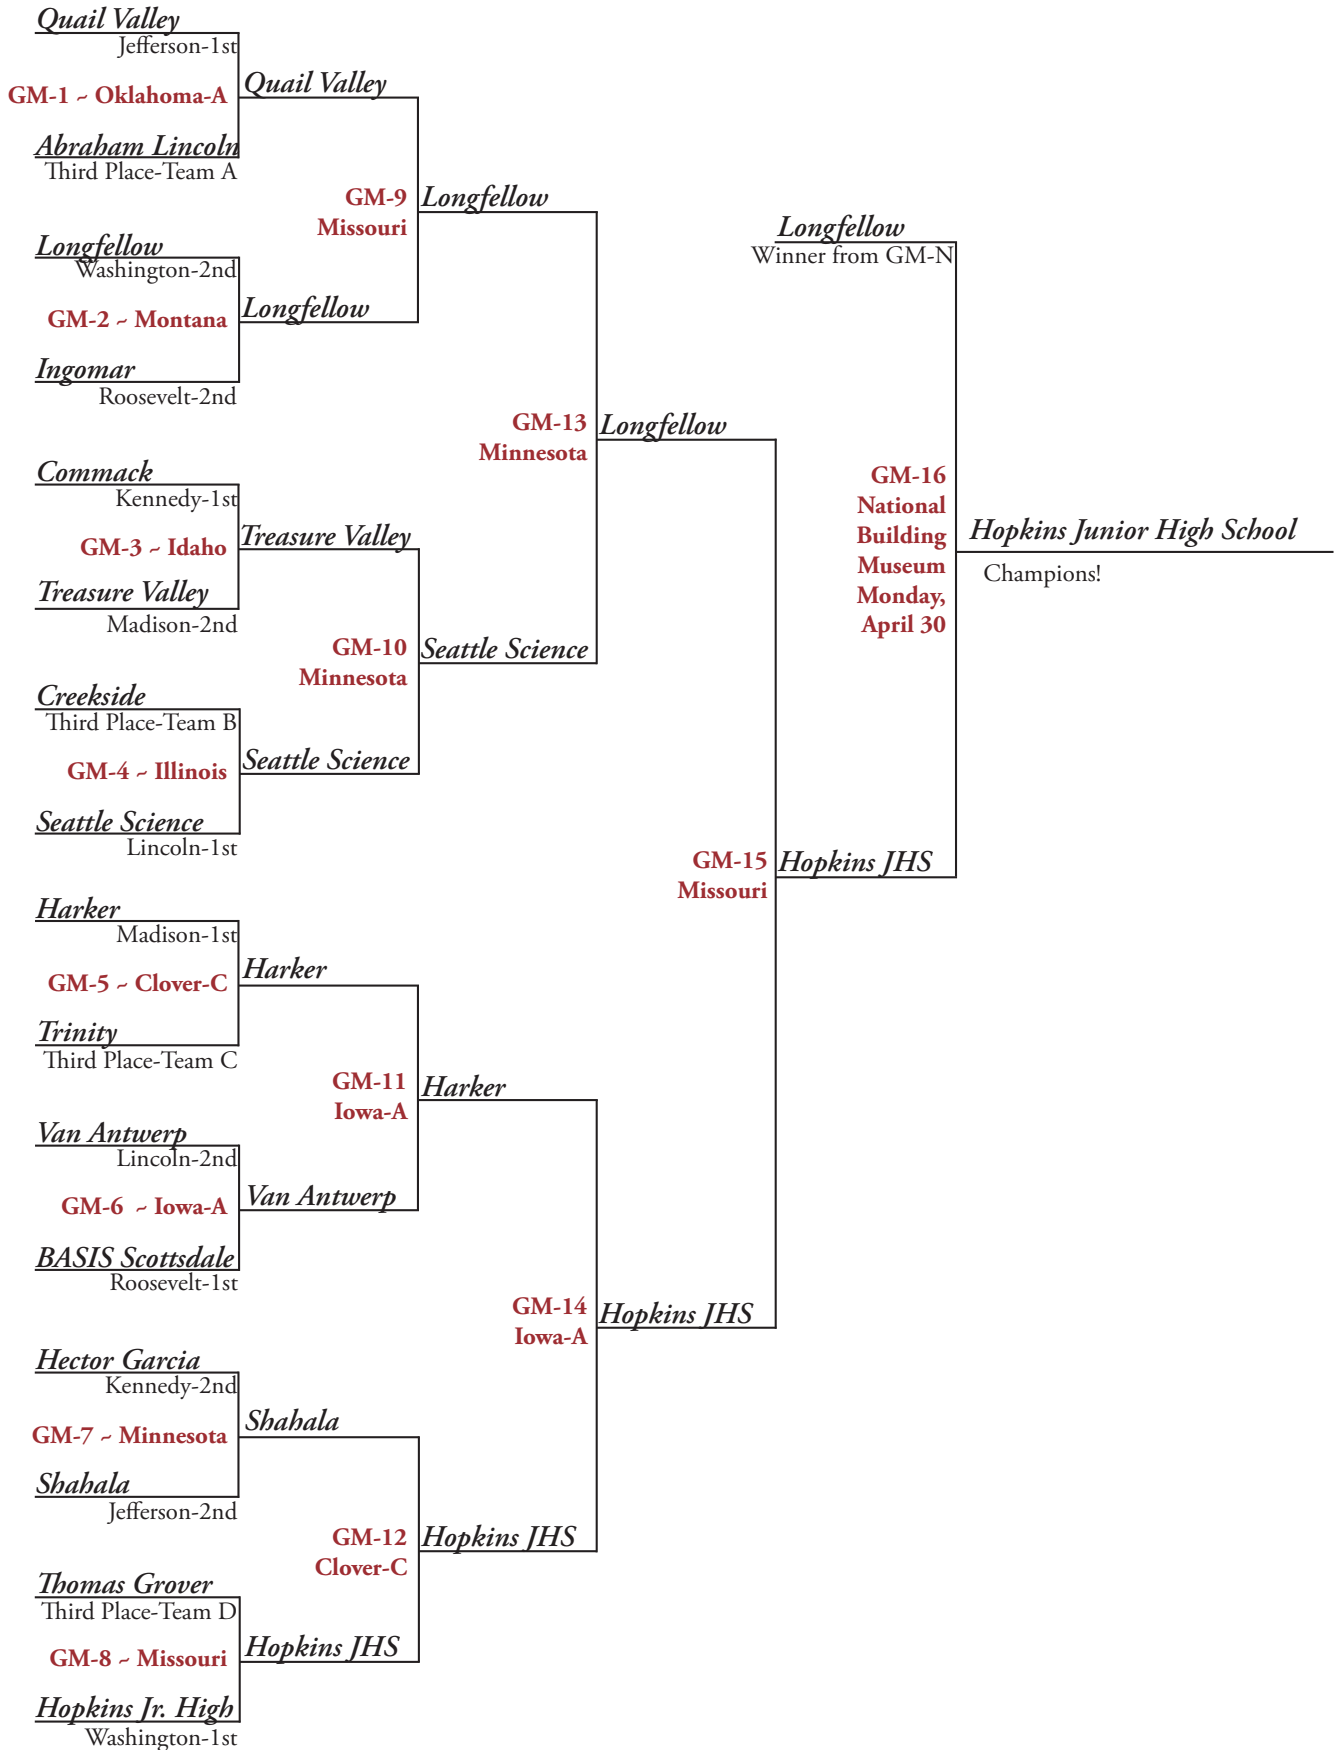

# Middle School Double Elimination ~ No-Loss Bracket

Round 1  
3:45 P.M.

Round 2  
4:15 P.M.

Round 4  
6:15 P.M.

Round 6  
7:15 P.M.

Round 8  
9:30 A.M.

Round 9  
10:00 A.M.