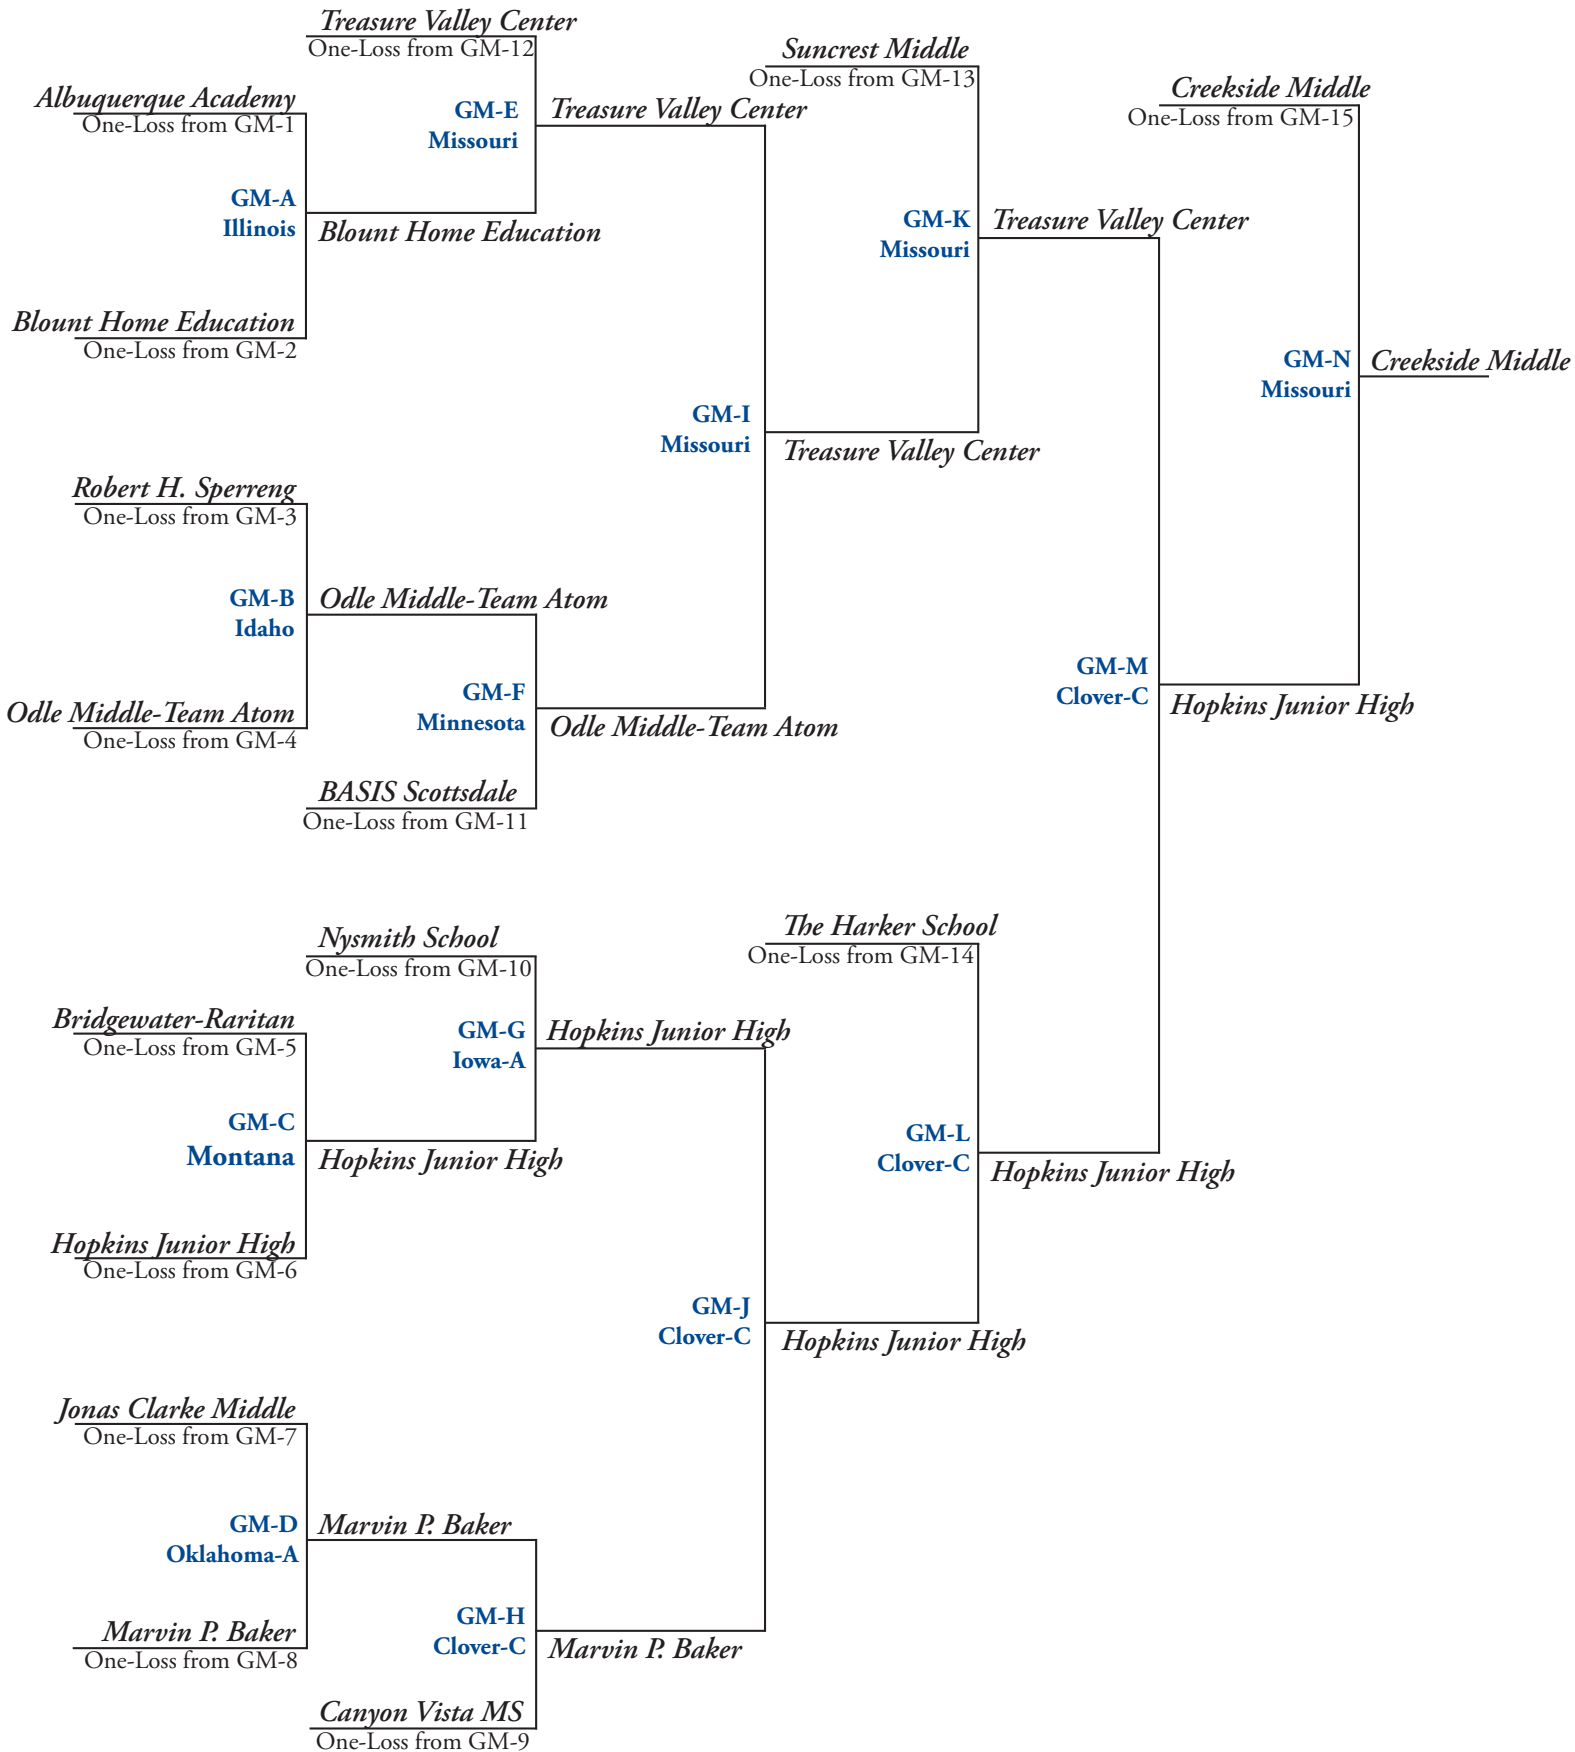

Middle School Double Elimination ~ Challengers' Bracket

Round 2
4:15 P.M.

Round 3
5:45 P.M.

Round 4
6:15 P.M.

Round 5
6:45 P.M.

Round 6
7:15 P.M.

Round 7
7:45 P.M.