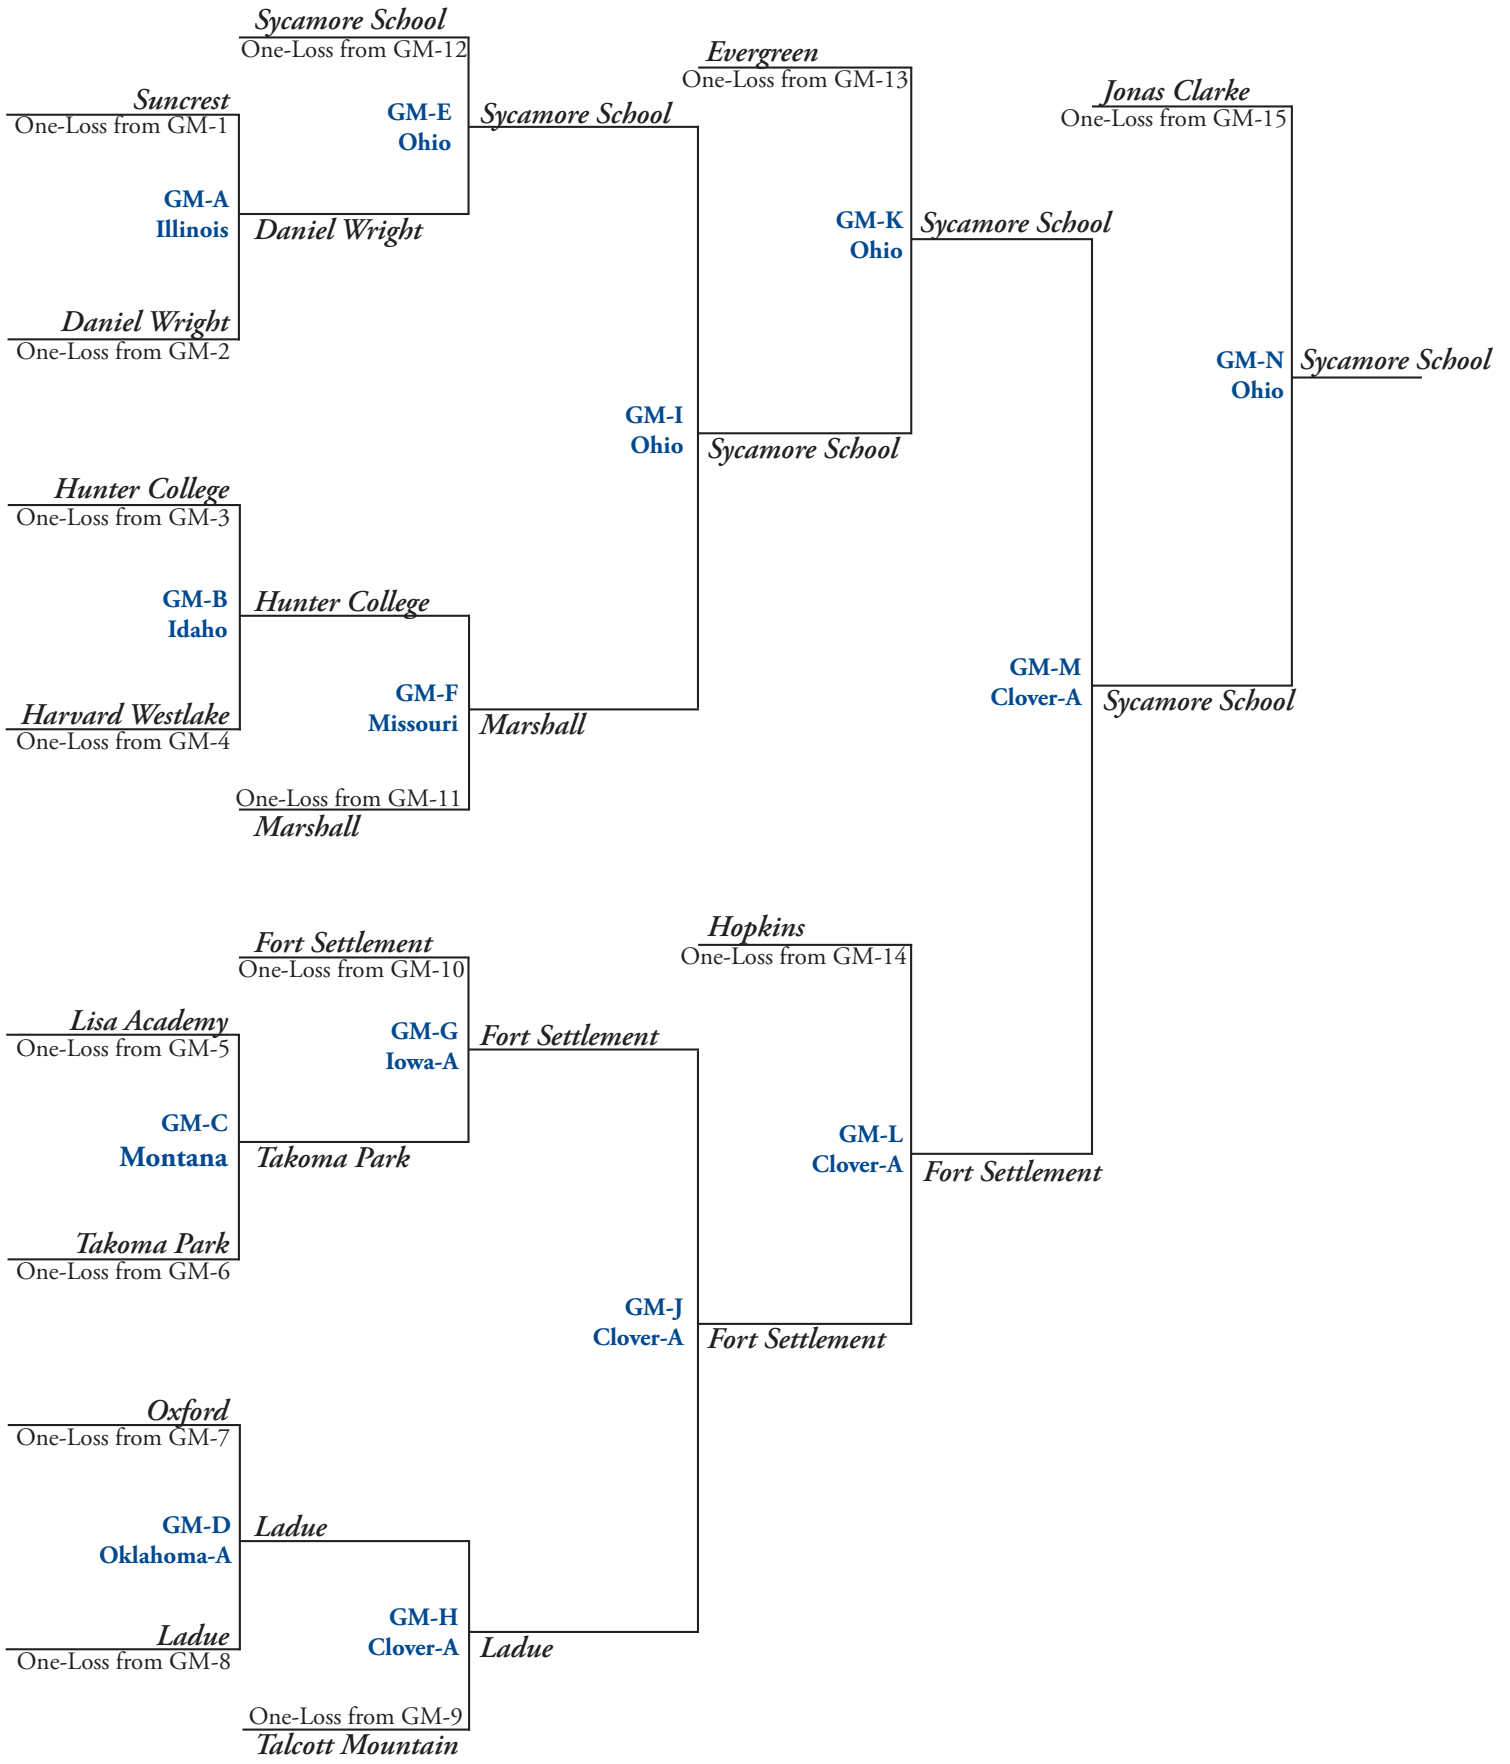

# 2016 NSB Middle School Double Elimination ~ One-Loss Bracket

**Round 2**  
4:15 P.M.

**Round 3**  
5:45 P.M.

**Round 4**  
6:15 P.M.

**Round 5**  
6:45 P.M.

**Round 6**  
7:15 P.M.

**Round 7**  
7:45 P.M.