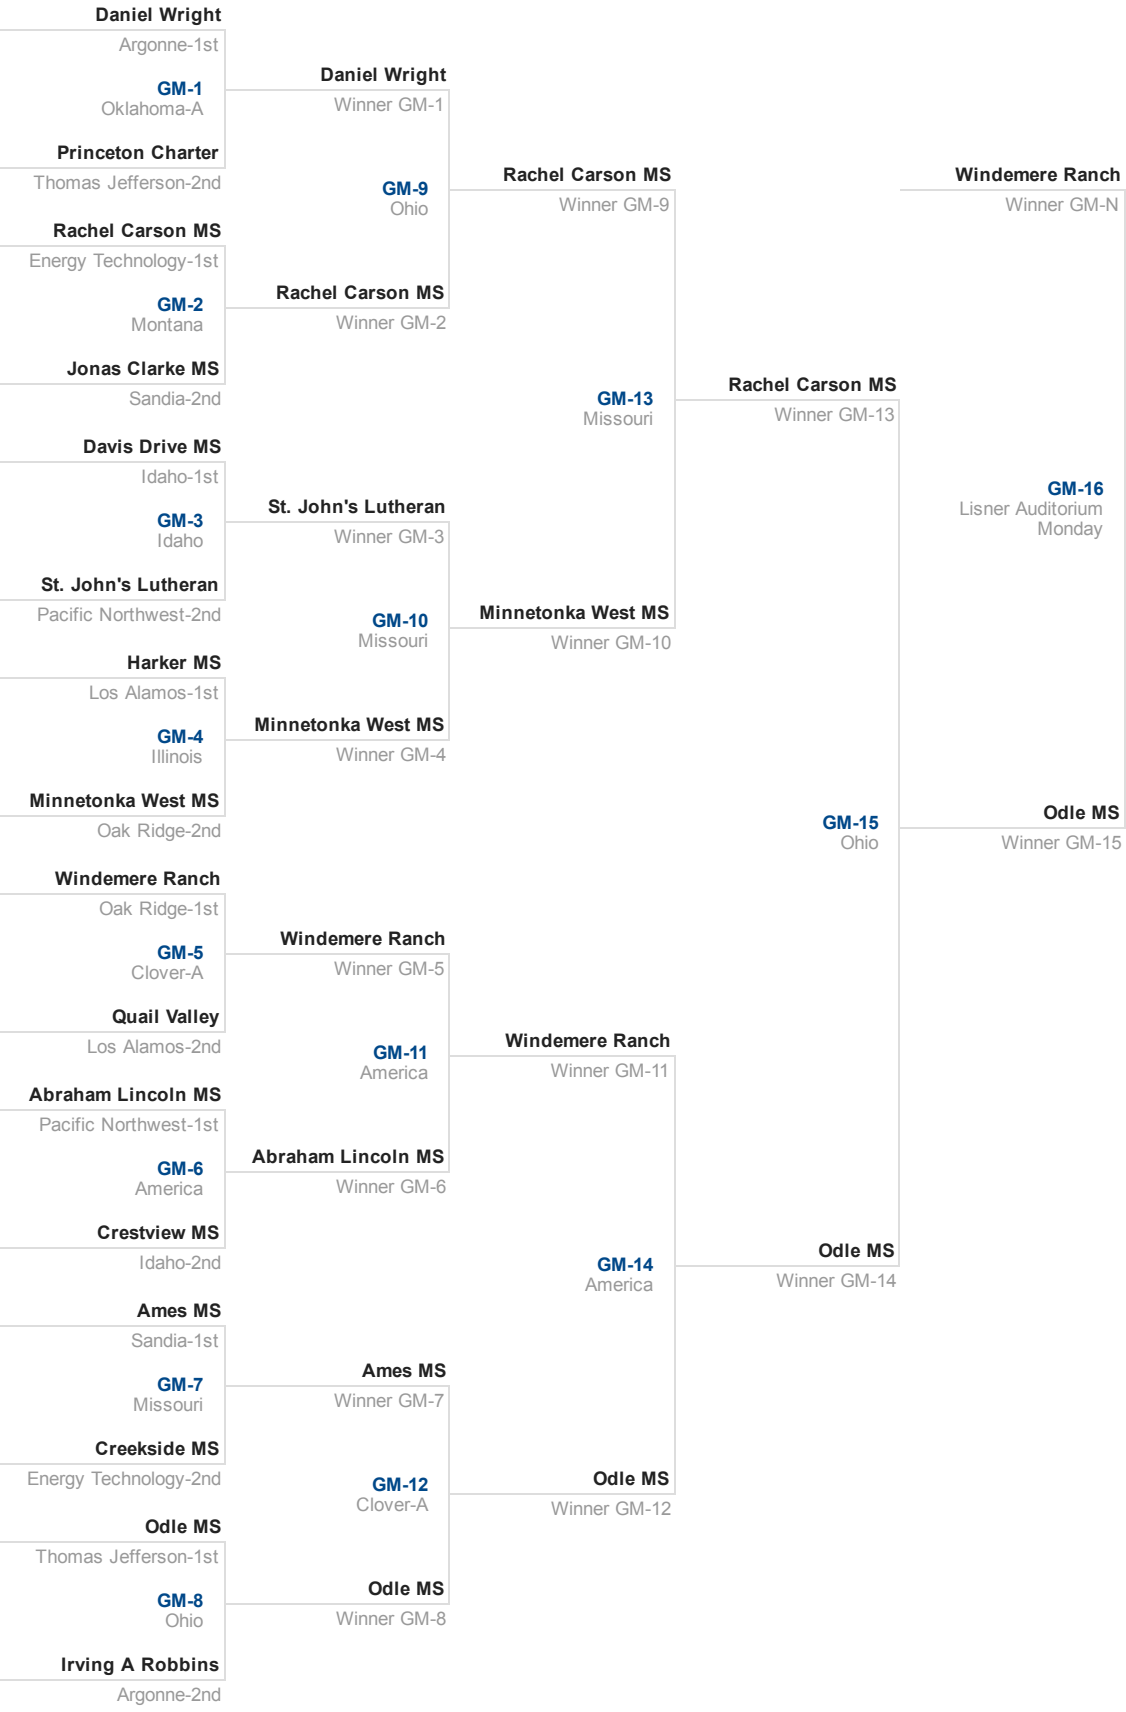

2018 NSB Middle School Double Elimination ~ No-Loss Bracket

Champion: Odle MS
Second Place: Windemere Ranch
Third Place: Rachel Carson MS

Round 1	Round 2	Round 4	Round 6	Round 8
3:15 PM	3:45 PM	5:45 PM	6:45 PM	9:05 AM