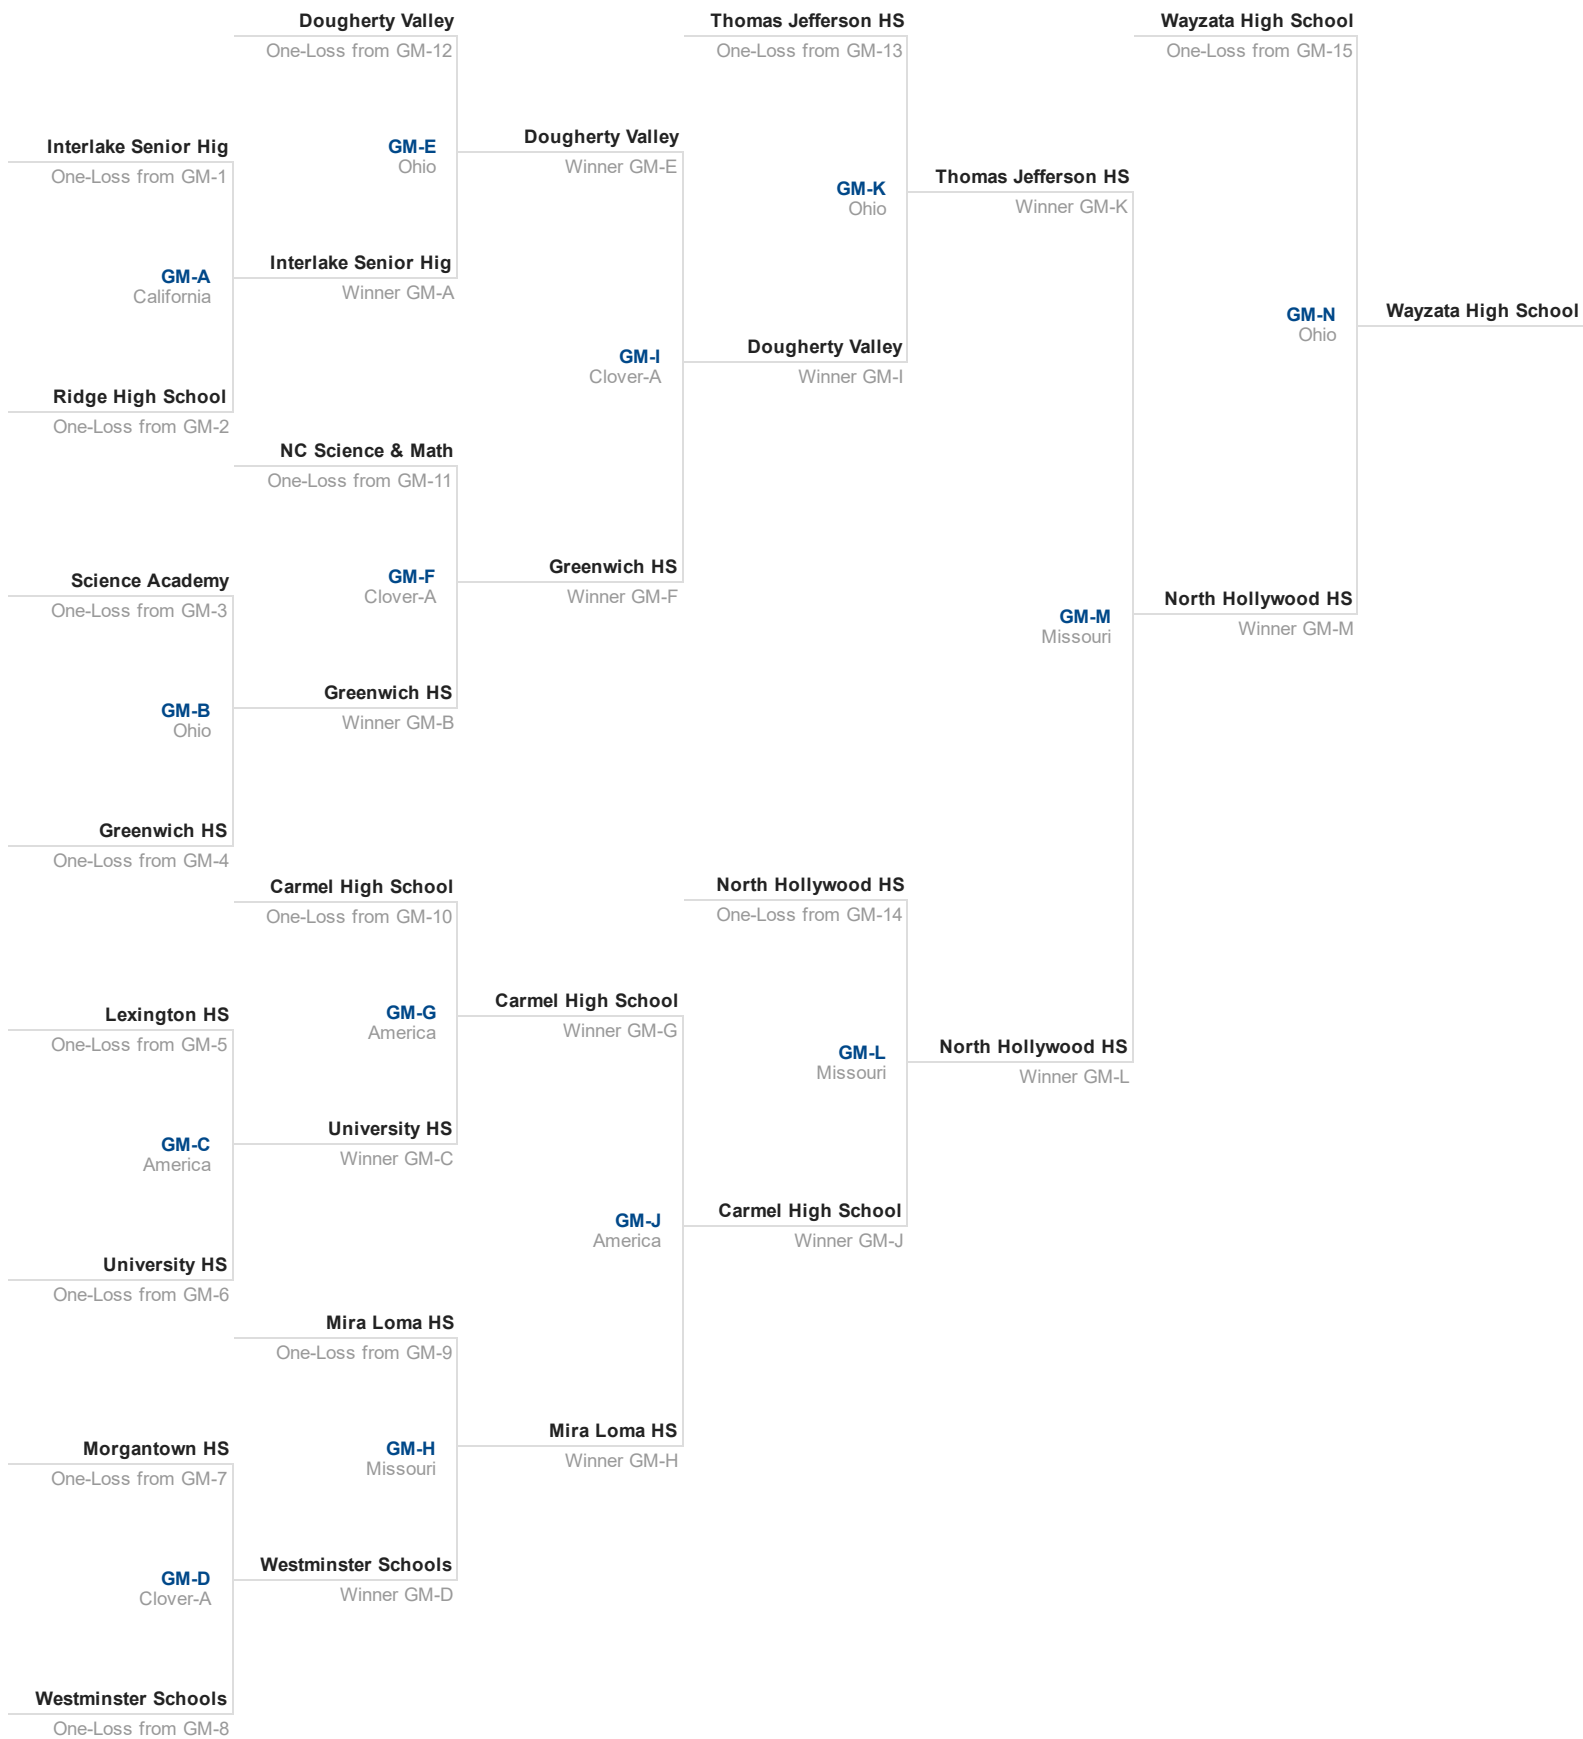

# 2019 NSB High School Double Elimination ~ One-Loss Bracket

Round 2	Round 3	Round 4	Round 5	Round 6	Round 7
6:30 PM	7:00 PM	7:30 PM	8:00 PM	8:25 PM	9:10 PM